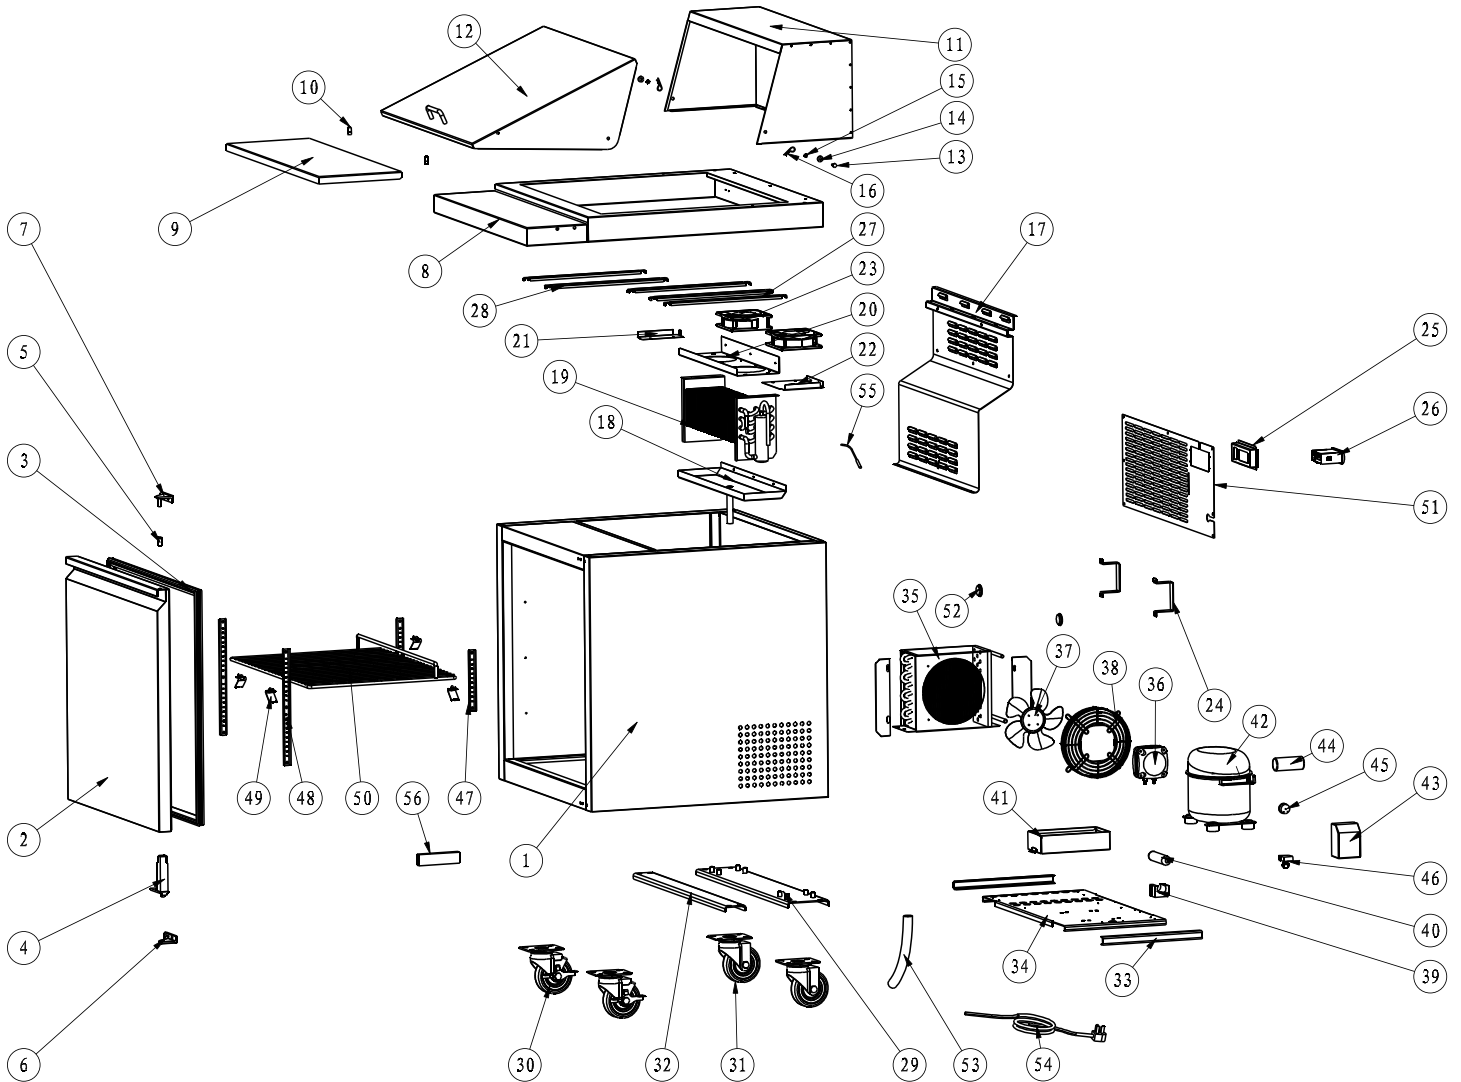

Parts Breakdown

Model PT-CN-0711-HC 50049

Parts Breakdown

Model PT-CN-0711-HC 50049

Item No.	Description	Position	Item No.	Description	Position	Item No.	Description	Position
AF068	Cabinet for 50049	1	AA118	Evaporator for 50049	19	AA208	Condenser Fan Blade for 50049	37
AF069	Door for 50049	2	AF139	Fan Motor Installation Panel for 50049	20	AA207	Condenser Fan Motor Cover for 50049	38
AB250	Gasket for 50049	3	AF078	Left Clapboard of Evaporator for 50049	21	AB595	Filter Fixer for 50049	39
AA955	LEFT/RIGHT SPRING HINGE FOR CFD-1RR-HC	4	AF079	Right Clapboard of Evaporator for 50049	22	AB594	Filter for 50049	40
AA388	Axis Cover for 50049	5	AA128	Condenser Fan Motor for 50049	23	AF087	Outer Drain Pan for 50049	41
AA360	Bottom Left Hinge for 50049	6	AF080	Stand Off Bracket for 50049	24	AF088	Compressor for 50049	42
AF070	Upper Right Hinge for 50049	7	AB320	Thermostat Installation Board for 50049	25	AF089	K Strip-2 Holes for 50049	47
AF135	Top Board for 50049	8	AA123	Thermostat for 50049	26	AF090	K Strip-3 Holes for 50049	48
AF136	Cutting Board for 50049	9	AF140	Pan Bracket-15 for 50049	27	26884	K Clip for 50049	49
AB253	Fixer for Cutting Board for 50049	10	AF141	Pan Bracket-25 for 50049	28	AB279	Shelf for 50049	50
AF137	Back Cover for 50049	11	AF083	Castor Support for 50049	29	AF091	Back Grill for 50049	51
AF138	Lid for 50049	12	26246	Caster with Brake for 50049	30	AB169	Foaming Hole Cover for 50049	52
AB256	Dowel for 50049	13	26247	Caster without Brake for 50049	31	AA133	Drain Hose for 50049	53
AB257	Plastic Bolt for 50049	14	AF084	Assembling Panel Support for 50049	32	AA135	Power Cord for 50049	54
AB258	Nut for 50049	15	AF085	Compressor Unit Track for 50049	33	AA379	Temperature Probe for 50049	55
AB259	Split Pin for 50049	16	AF086	Compressor Unit Installation Board for 50049	34	AA596	Thermometer for 50049	56
AF075	Evaporator Cover for 50049	17	AB159	Condenser for 50049	35			
AF076	Inner Drain Pan for 50049	18	AF030	Evaporator Fan Motor for 50049	36			